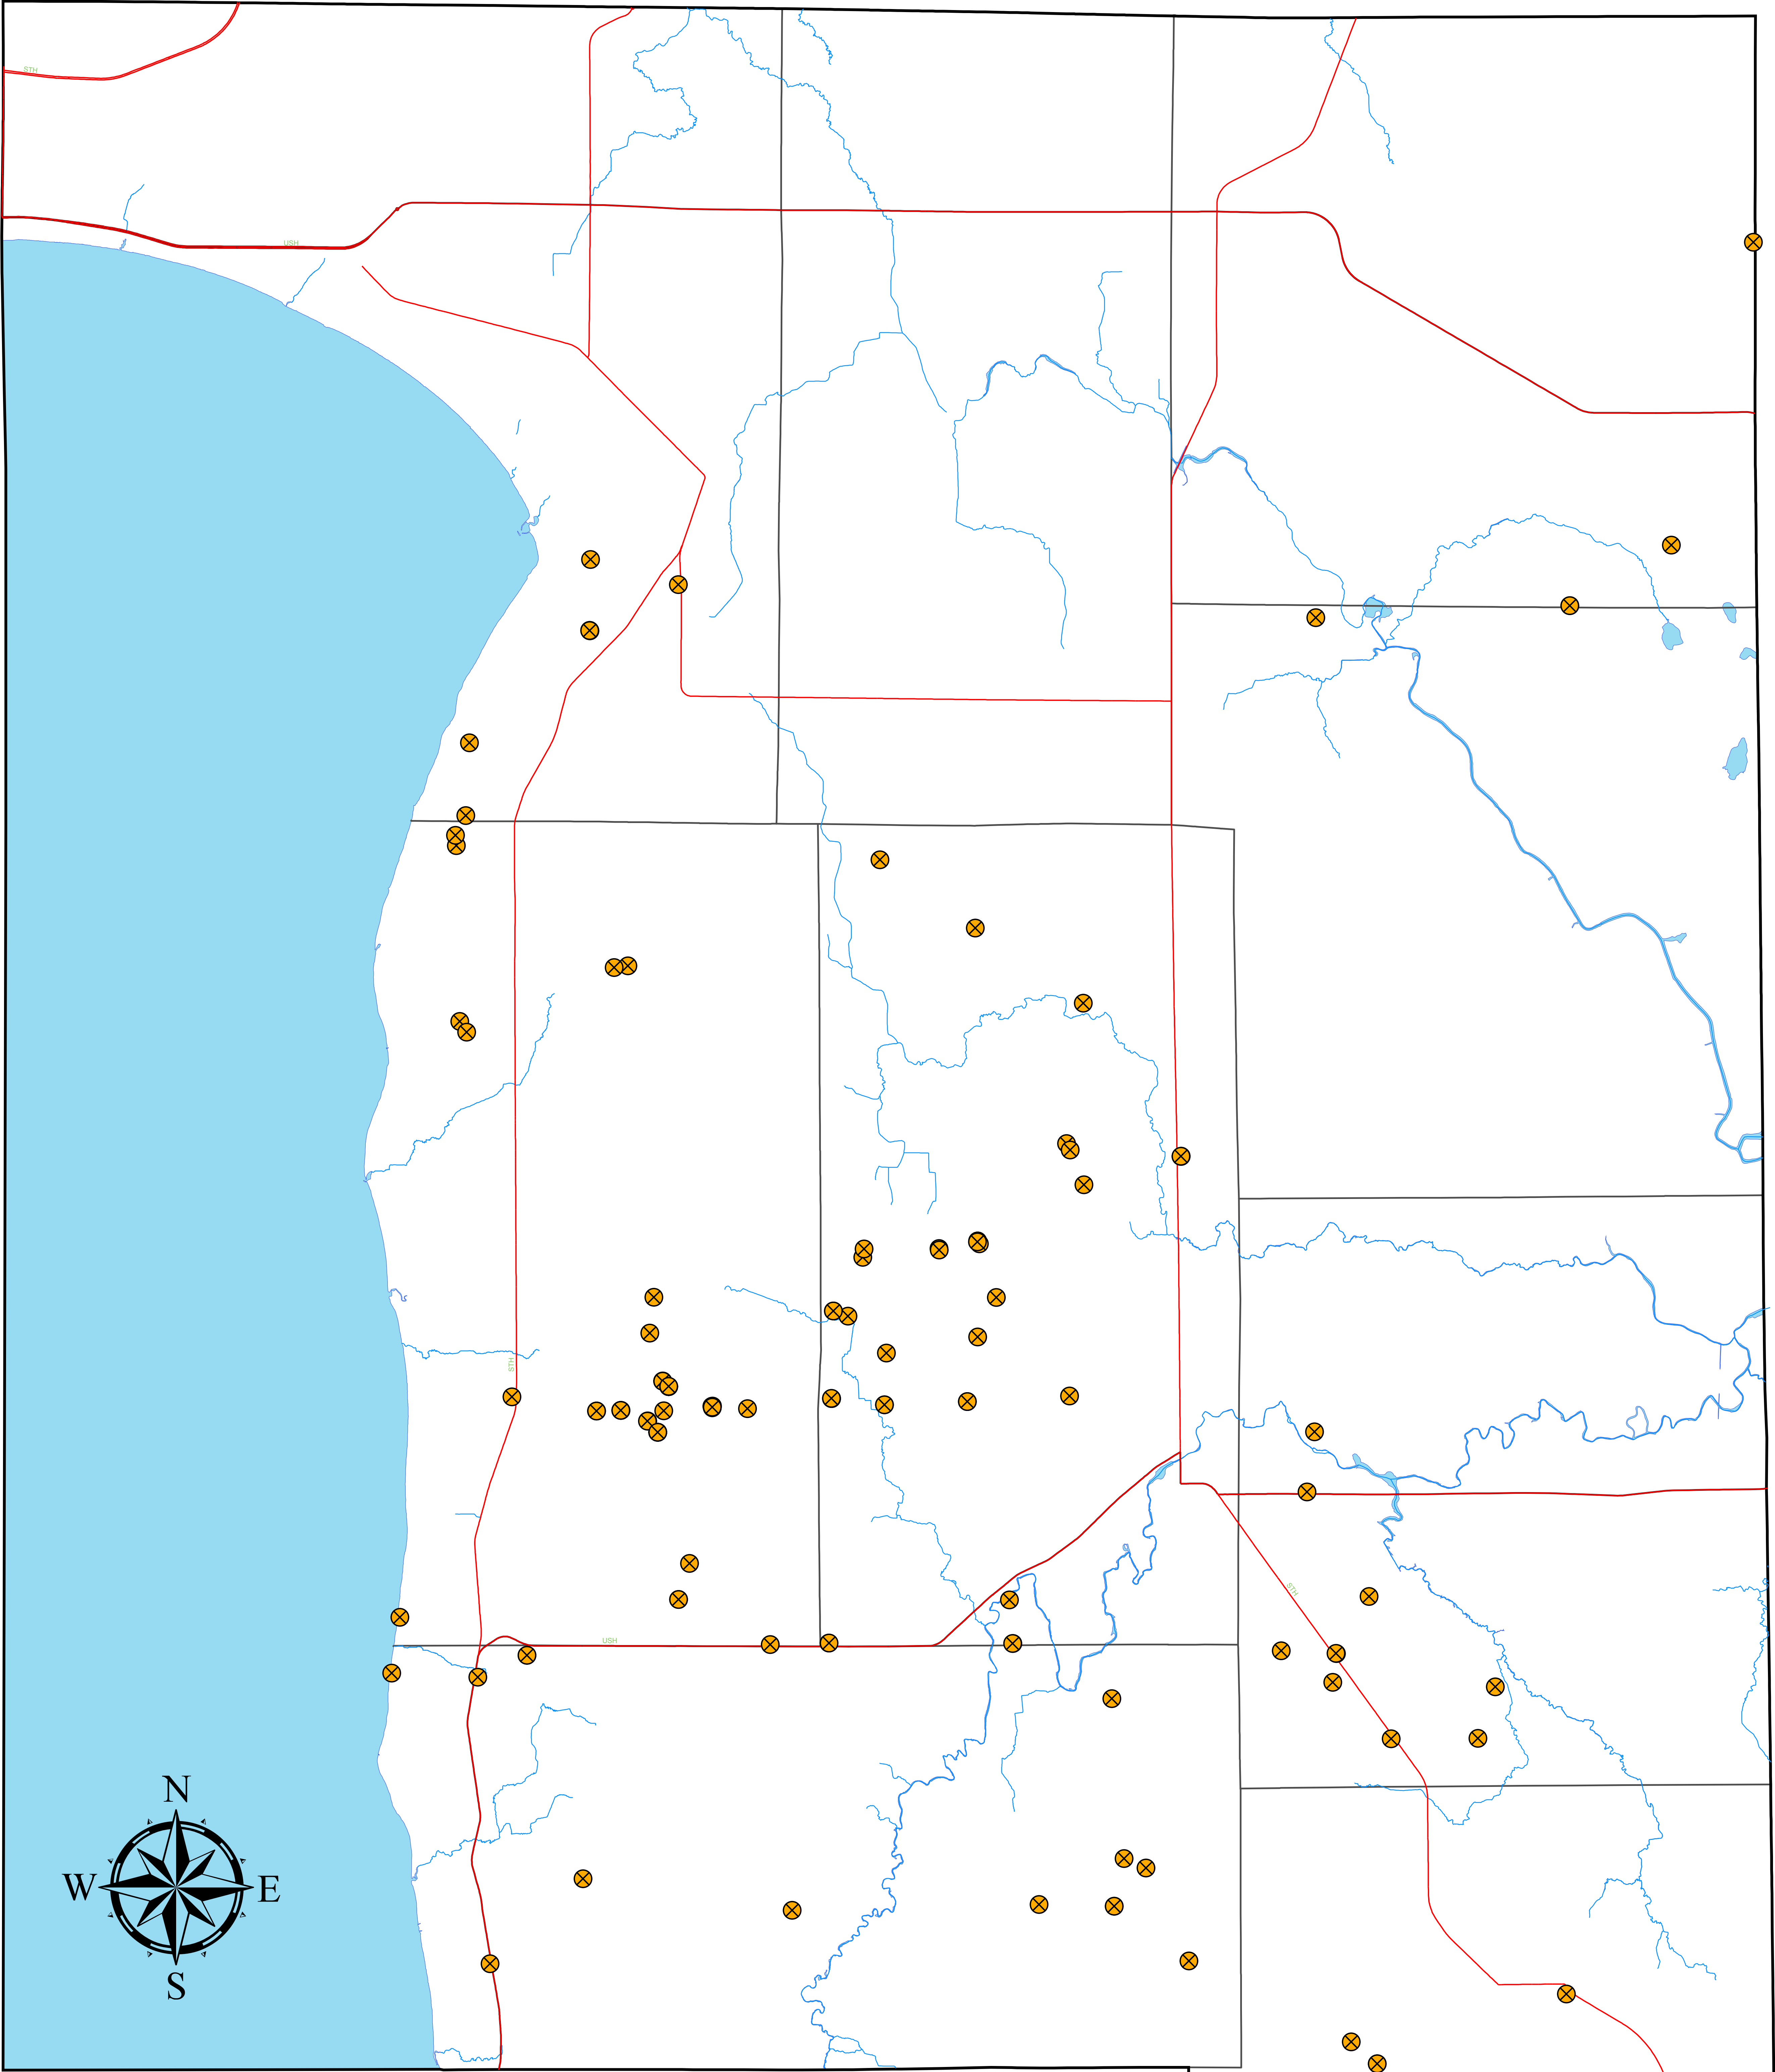

Calumet County - E. coli Results from Private Wells

E_COLI

⊗ Positive

Map Created By
RMD May 2013