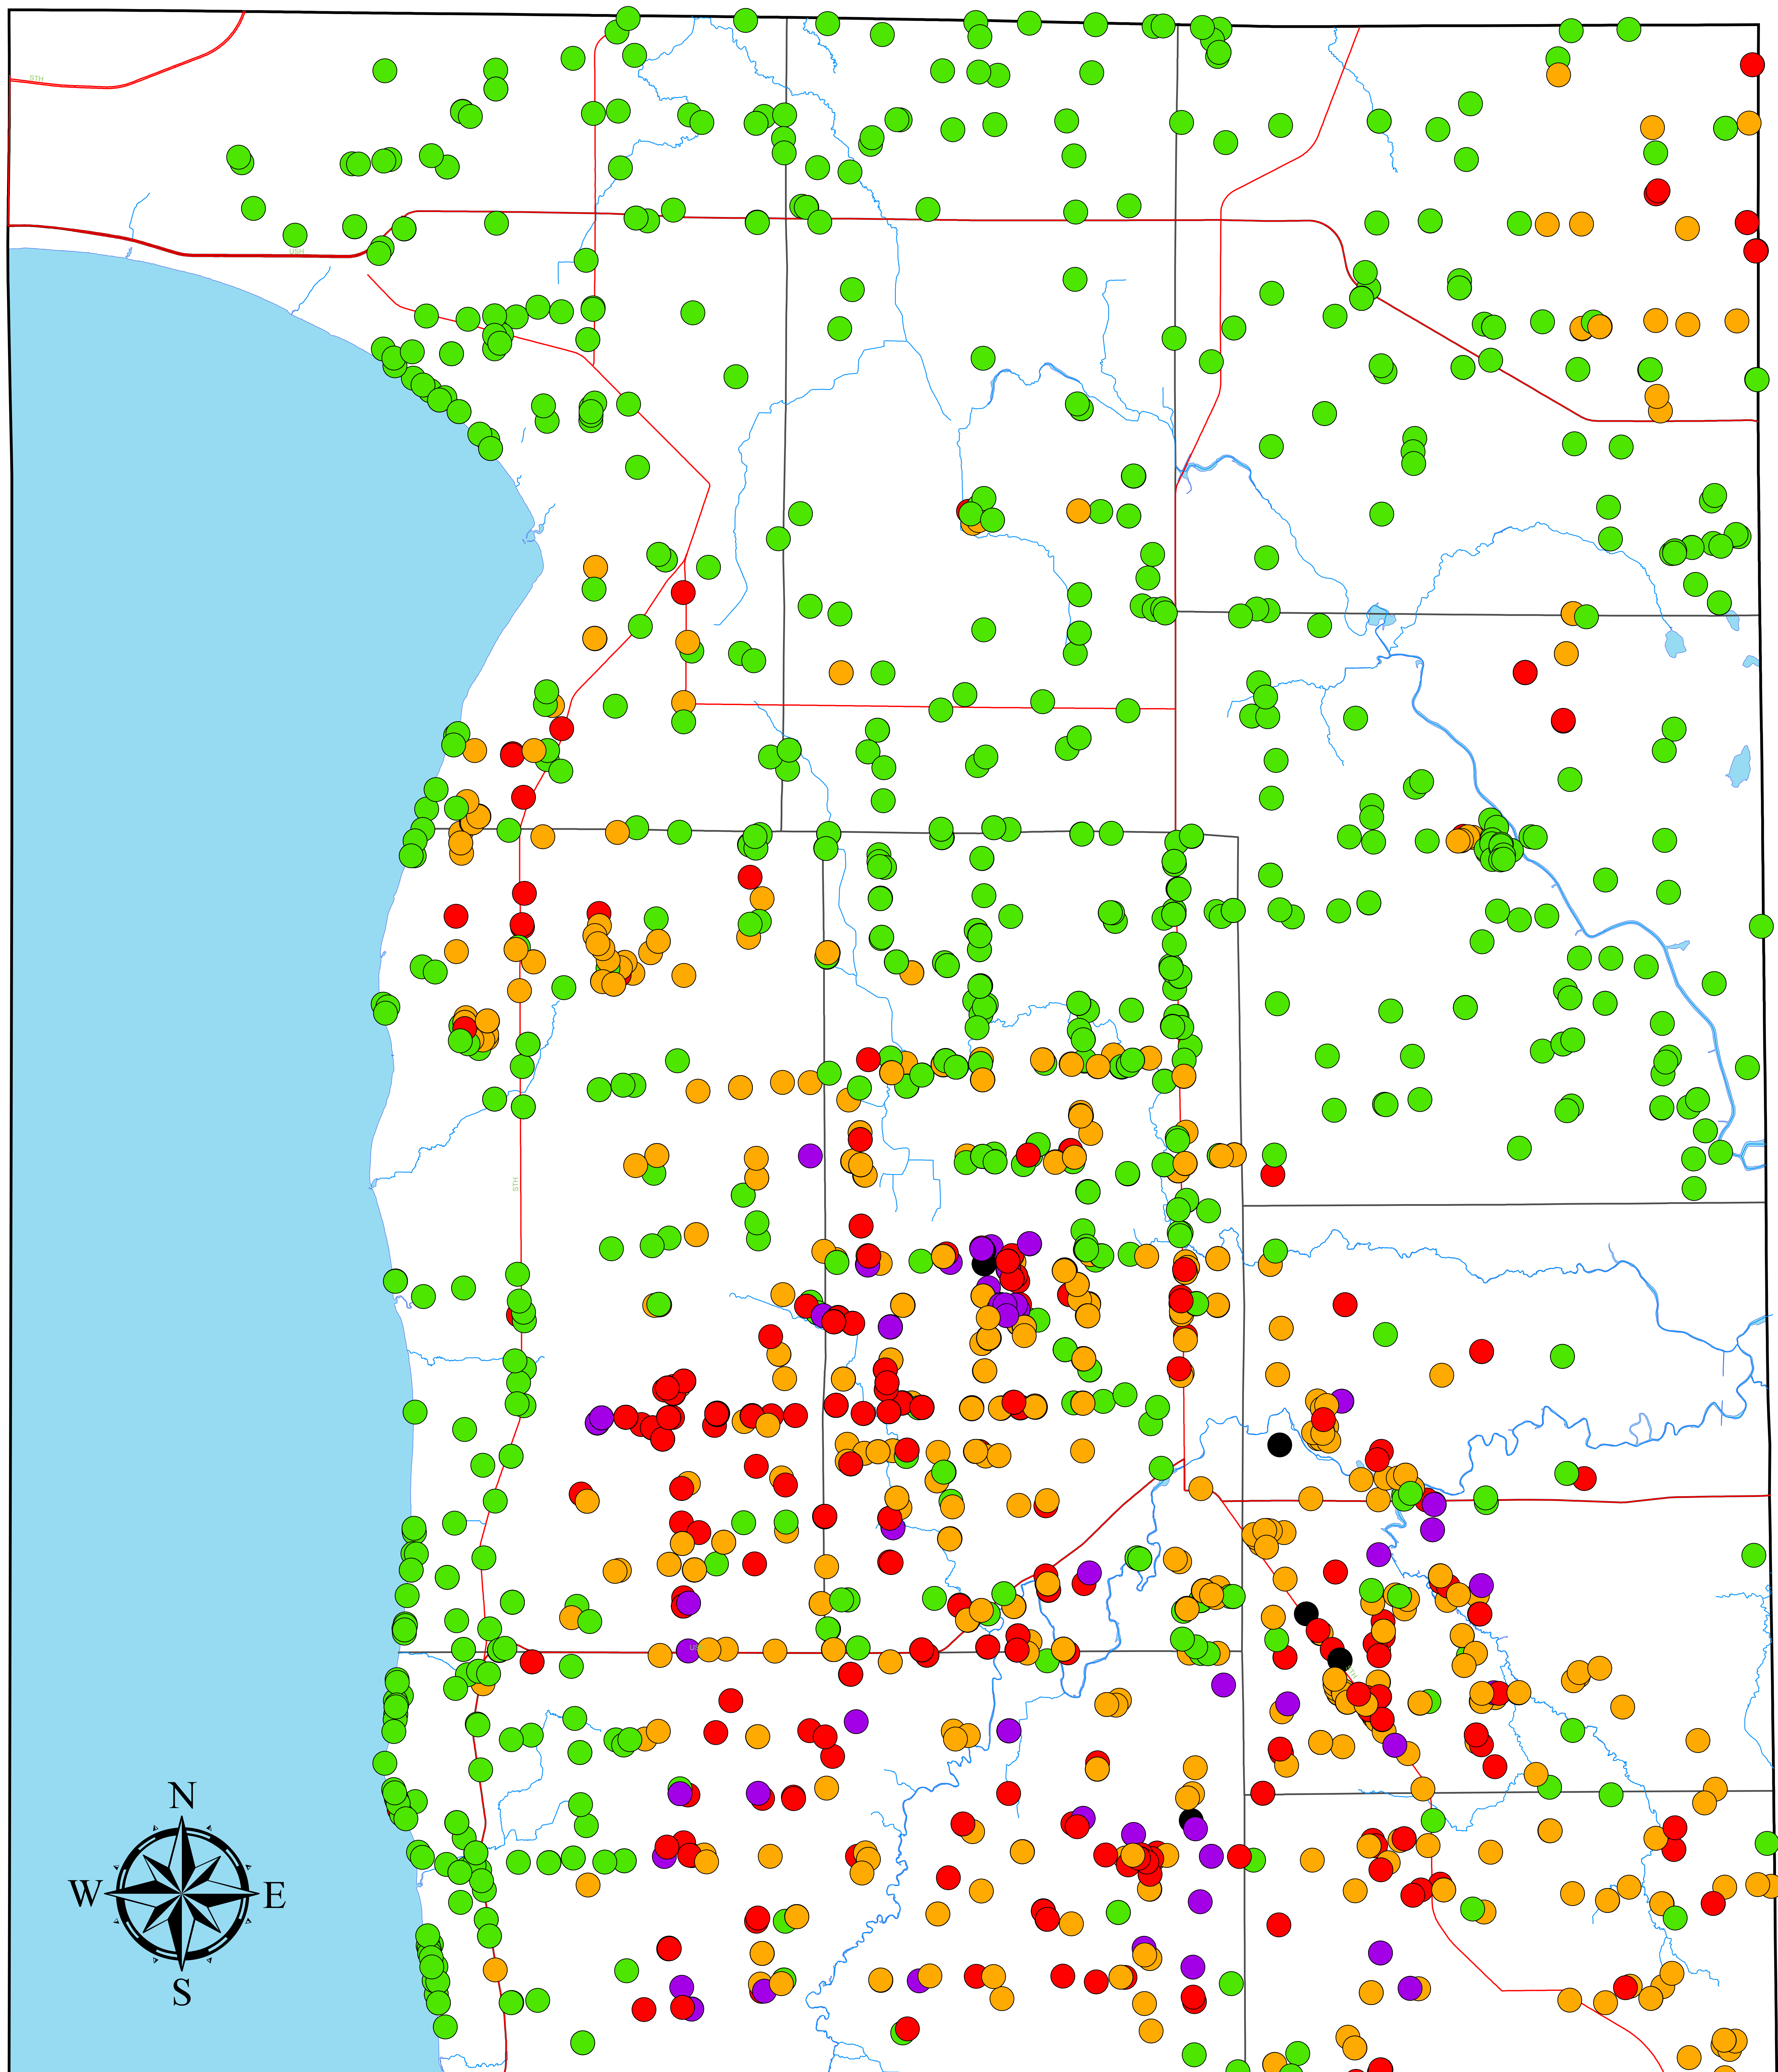

# Calumet County - Nitrate Results from Private Wells

## Nitrates

- < 2.0 ppm (Natural)
- 2.0 - 9.9 ppm (Elevated)
- 10.0 - 19.9 ppm (Unsafe)
- 20.0 - 30.0 ppm
- >30.0 ppm

Map Created By  
RMD May 2013

0 0.75 1.5 3 4.5 6 Miles